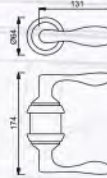

HCS® components in brass - one set PLC offering

HOPPE System core  
with handle set  
單體把手

②

HOPPE Latch set  
(bolt and tube,  
backset 70mm)  
鎖舌組件  
(鎖舌和套管,  
鎖中位 70mm)

or  
optional 60mm  
另需訂購60mm

③

HOPPE clip-in  
components  
(turn button and cylinder)  
嵌入式組件  
(旋鈕和鎖芯)

or  
或

optional  
另需訂購

optional  
另需訂購

HOPPE clip-in components  
(Brass slotted head  
or red-Green indicator  
for privacy function)  
嵌入式組件  
(緊急開啓槽-浴室用)

HOPPE Decorative  
rings Ø 62mm  
for door thickness:  
35-43mm  
裝飾圈  
適用於門厚: 35-43mm

or  
或

HOPPE Decorative  
rings Ø 75mm  
for door thickness:  
43-53mm  
裝飾圈  
適用於門厚: 43-53mm

or  
或

HOPPE Decorative  
rings Ø 75mm  
for door thickness:  
35-43mm  
裝飾圈  
適用於門厚: 35-43mm

optional  
另需訂購

optional  
另需訂購

HOPPE latch  
tube adapter  
FHA1  
套管裝飾片

Strike plate  
鎖片

HOPPE HCS®  
installation key  
安裝扳手

**Features**

- \* HCS® brass handles with identically coloured decorative rings / latch tube / turn button in brass.  
銅質 HCS® 把手均標配與其顏色協調一致的銅質裝飾圈、鎖舌套管及旋鈕。
- \* All above items are available with keyed/non-keyed locking (15/OL-15) for entrance function or with non-key locking (SK/OL-15) for privacy function.  
以上把手均有房間用(15/OL-15)或浴室用(SK/OL-15)配置。
- \* Finish with **Resista®** means to apply for HOPPE 10-year surface guarantee (more details please check on [www.hoppe.com](http://www.hoppe.com)).  
有 **Resista®** 標識的表面處理，標誌著 HOPPE 10 年表層質保(更多細節請查詢 [www.hoppe.com](http://www.hoppe.com))。