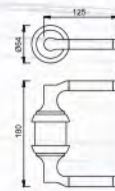

HCS® – The HOPPE Compact System

HCS® – HOPPE 整體系統鎖

HOPPE®
Handle of excellence.

HCS® – In Brass

Athinal Series

HCS M156S
Brass polished/satin - **Resista®**
F77-R/F52-R
銅拋光/磨砂(金/沙金色)
Resista® 表層質保

Bologna Series

HCS M135S
Brushed chrome - **Resista®** F41-R
鍍鉻拉絲(鋼色)
Resista® 表層質保

Luzern Series

HCS M1803S
Brass polished - **Resista®** F77-R
銅拋光(金色)
Resista® 表層質保

HCS M1803S
Brushed chrome - **Resista®** F41-R
鍍鉻拉絲(鋼色)
Resista® 表層質保

Paris Series

HCS M138S
Brass polished F71
銅拋光(金色)

HCS M138S
Brushed chrome - **Resista®** F41-R
鍍鉻拉絲(鋼色)
Resista® 表層質保

Capri Series

HCS M1950S
Polished chrome/stainless steel
brushed F49/F69
鍍鉻拋光/不鍍鉻拉絲(銀/不銹鋼 鋼色)

Tenerife Series

HCS M1895
Brushed chrome - **Resista®** F41-R
鍍鉻拉絲(鋼色)
Resista® 表層質保

HCS® components in brass - one set PLC offering

HOPPE System core
with handle set
單體把手

②

HOPPE Latch set
(bolt and tube,
backset 70mm)
鎖舌組件
(鎖舌和套管,
鎖中位 70mm)

or
optional 60mm
另需訂購60mm

③

HOPPE clip-in
components
(turn button and cylinder)
嵌入式組件
(旋鈕和鎖芯)

or
或

optional
另需訂購

optional
另需訂購

HOPPE clip-in components
(Brass slotted head
or red-Green indicator
for privacy function)
嵌入式組件
(緊急開啓槽-浴室用)

HOPPE Decorative
rings Ø 62mm
for door thickness:
35-43mm
裝飾圈
適用於門厚: 35-43mm

or
或

HOPPE Decorative
rings Ø 75mm
for door thickness:
43-53mm
裝飾圈
適用於門厚: 43-53mm

or
或

HOPPE Decorative
rings Ø 75mm
for door thickness:
35-43mm
裝飾圈
適用於門厚: 35-43mm

optional
另需訂購

optional
另需訂購

HOPPE latch
tube adapter
FHA1
套管裝飾片

Strike plate
鎖片

HOPPE HCS®
installation key
安裝扳手

Features