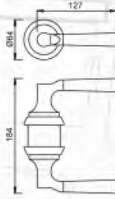

HCS M1803S
Brushed chrome - **Resista®** F41-R
鍍鉻拉絲(鋼色)
Resista® 表層質保