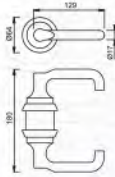

HCS M138S
Brushed chrome - **Resista®** F41-R
鍍鉻拉絲(鋼色)
Resista® 表層質保