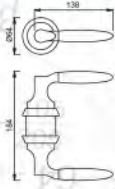

HCS® – The HOPPE Compact System

HCS® – HOPPE 整體系統鎖

HOPPE®
Handle of excellence.

HCS® – In Brass

Athinal Series

HCS M156S
Brass polished/satin - **Resista®**
F77-R/F52-R
銅拋光/磨砂(金/沙金色)
Resista® 表層質保

Bologna Series

HCS M135S
Brushed chrome - **Resista®** F41-R
鍍鉻拉絲(鋼色)
Resista® 表層質保

Luzern Series

HCS M1803S
Brass polished - **Resista®** F77-R
銅拋光(金色)
Resista® 表層質保

HCS M1803S
Brushed chrome - **Resista®** F41-R
鍍鉻拉絲(鋼色)
Resista® 表層質保

Paris Series

HCS M138S
Brass polished F71
銅拋光(金色)

HCS M138S
Brushed chrome - **Resista®** F41-R
鍍鉻拉絲(鋼色)
Resista® 表層質保

Capri Series

HCS M1950S
Polished chrome/stainless steel
brushed F49/F69
鍍鉻拋光/不鍍鉻拉絲(銀/不銹鋼 鋼色)

Tenerife Series

HCS M1895
Brushed chrome - **Resista®** F41-R
鍍鉻拉絲(鋼色)
Resista® 表層質保

HCS® components in brass - one set PLC offering

HOPPE System core
with handle set
單體把手

②

HOPPE Latch set
(bolt and tube,
backset 70mm)
鎖舌組件
(鎖舌和套管,
鎖中位 70mm)

or
optional 60mm
另需訂購60mm

③

HOPPE clip-in
components
(turn button and cylinder)
嵌入式組件
(旋鈕和鎖芯)

or
或

optional
另需訂購

optional
另需訂購

HOPPE clip-in components
(Brass slotted head
or red-Green indicator
for privacy function)
嵌入式組件
(緊急開啓槽-浴室用)

HOPPE Decorative
rings Ø 62mm
for door thickness:
35-43mm
裝飾圈
適用於門厚: 35-43mm

or
或

HOPPE Decorative
rings Ø 75mm
for door thickness:
43-53mm
裝飾圈
適用於門厚: 43-53mm

or
或

HOPPE Decorative
rings Ø 75mm
for door thickness:
35-43mm
裝飾圈
適用於門厚: 35-43mm

optional
另需訂購

optional
另需訂購

HOPPE latch
tube adapter
FHA1
套管裝飾片

Strike plate
鎖片

HOPPE HCS®
installation key
安裝扳手

Features