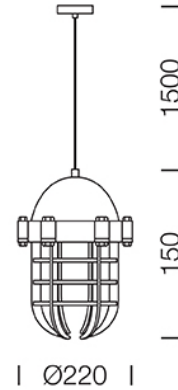

PROJECT : _____

SALE : _____

Lampitude®
TURN ON YOUR ATTITUDE

Product

Dimension

Specification

ITEM CODE	:	BLYP8001007
SERIES	:	BULLSEYE
BRAND	:	LAMPTITUDE
LAMP TYPE	:	INCANDESCENT OR LED
LAMP BASE	:	1*E27 MAX 40W
DESCRIPTION	:	HANGING LAMP
INSTALLATION	:	SURFACE MOUNTED BASE
MATERIAL	:	POWDER COATED STEEL , WOOD
COLOR	:	WHITE
CONTROL GEAR	:	N/A
REFLECTOR	:	N/A