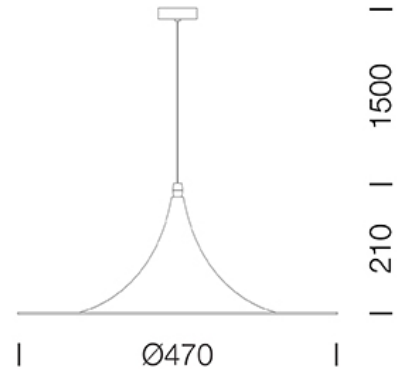

PROJECT : _____

SALE : _____

Lampitude®
TURN ON YOUR ATTITUDE

Product

Dimension

Specification

ITEM CODE	:	KUT-BK
SERIES	:	KUT
BRAND	:	LAMPTITUDE
LAMP TYPE	:	INCANDESCENT OR LED
LAMP BASE	:	1*E27 MAX 40W
DESCRIPTION	:	HANGING LAMP
INSTALLATION	:	SURFACE MOUNTED BASE
MATERIAL	:	POWDER COATED STEEL
COLOR	:	BLACK
CONTROL GEAR	:	N/A
REFLECTOR	:	N/A