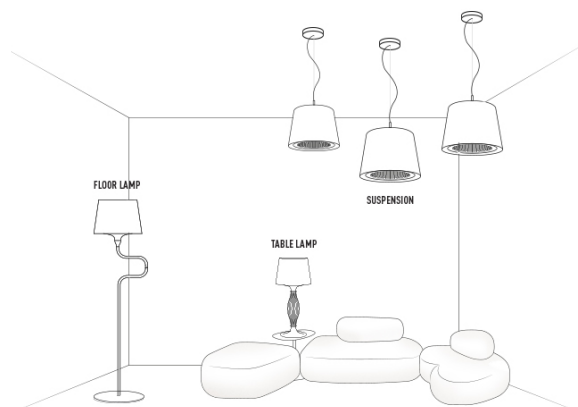

LIZA SUSPENSION

design by Elisa Giovannoni

Compendium page 128

PRODUCT	SIZE	COLOUR	CODE
SUSPENSION Bulbs E27: 1 x 20W max FBT or 1 x 70W max Halogen or 1 X 8W LED Filament Made of: Lentiflex® / Polycarbonate Weight: net Kg 2,70 - gross Kg 3,90 Package: 56 x 56 x h44cm CE IP 20		- PRISMA - YELLOW - PURPLE	LIZ86SOS0000LE000 LIZ86SOS0000G_000 LIZ86SOS0000P_000

LIZA ENTIRE COLLECTION