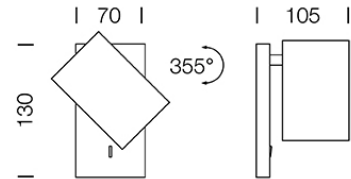

PROJECT : _____

SALE : _____

Lamptitude®
TURN ON YOUR ATTITUDE

Product

Dimension

Specification

ITEM CODE	:	GR-WALL-WW
SERIES	:	GR-WALL
BRAND	:	LAMPTITUDE
LAMP TYPE	:	HALOGEN OR LED
LAMP BASE	:	1*GU10 MAX 50W
DESCRIPTION	:	WALL DOWNLIGHT
INSTALLATION	:	WALL MOUNTED DOWNLIGHT
MATERIAL	:	DIE-CAST ALUMINIUM
COLOR	:	WHITE
CONTROL GEAR	:	N/A
REFLECTOR	:	N/A