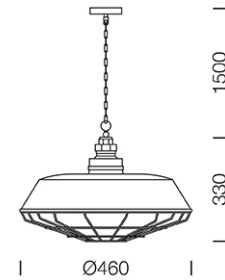

## Dimension

## Specification

|              |   |                      |
|--------------|---|----------------------|
| ITEM CODE    | : | DEXTOR-P-L           |
| SERIES       | : | DEXTOR               |
| BRAND        | : | LAMPTITUDE           |
| LAMP TYPE    | : | INCANDESCENT OR LED  |
| LAMP BASE    | : | 1*E27 MAX 60W        |
| DESCRIPTION  | : | HANGING LAMP         |
| INSTALLATION | : | SURFACE MOUNTED BASE |
| MATERIAL     | : | POWDER COATED STEEL  |
| COLOR        | : | BLACK                |
| CONTROL GEAR | : | N/A                  |
| REFLECTOR    | : | N/A                  |