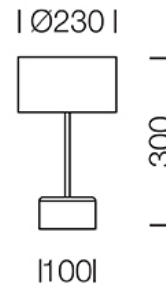

PROJECT : _____

SALE : _____

Lampitude®
TURN ON YOUR ATTITUDE

Product

Dimension

Specification

ITEM CODE	:	MACON-T-WH
SERIES	:	MACON
BRAND	:	LAMPTITUDE
LAMP TYPE	:	INCANDESCENT OR LED
LAMP BASE	:	1*E14 MAX 40W
DESCRIPTION	:	TABLE LAMP
INSTALLATION	:	STANDING LAMP
MATERIAL	:	POWDER COATED STEEL, FABRIC, CONCRETE
COLOR	:	WHITE
CONTROL GEAR	:	N/A
REFLECTOR	:	N/A