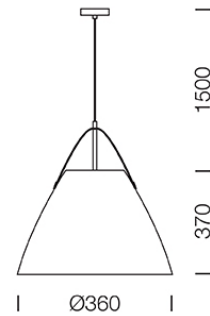

PROJECT : _____

SALE : _____

Lampitude®
TURN ON YOUR ATTITUDE

Product

Dimension

Specification

ITEM CODE	:	AKIR-P-WH
SERIES	:	AKIR-P
BRAND	:	LAMPTITUDE
LAMP TYPE	:	INCANDESCENT OR LED
LAMP BASE	:	1*E27 MAX 60W
DESCRIPTION	:	PENDANT LAMP
INSTALLATION	:	SURFACE MOUNTED BASE
MATERIAL	:	POWDER COATED STEEL, LEATHER
COLOR	:	WHITE
CONTROL GEAR	:	N/A
REFLECTOR	:	N/A