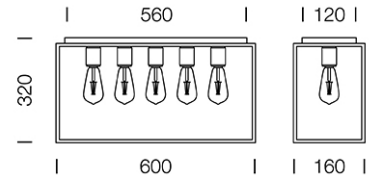

PROJECT : _____

SALE : _____

Lampitude®
TURN ON YOUR ATTITUDE

Product

Dimension

Specification

ITEM CODE	:	MABULA-C5
SERIES	:	MABULA
BRAND	:	LAMPTITUDE
LAMP TYPE	:	INCANDESCENT OR LED
LAMP BASE	:	5*E27 MAX 60W
DESCRIPTION	:	CEILING LAMP
INSTALLATION	:	SURFACE MOUNTED BASE
MATERIAL	:	POWDER COATED STEEL, MARBLE SWIRLING PAINT
COLOR	:	BLACK, WHITE MARBLE
CONTROL GEAR	:	N/A
REFLECTOR	:	N/A