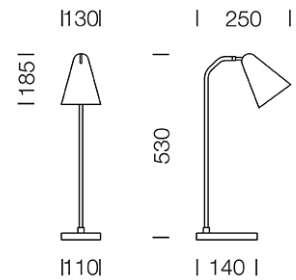

## Dimension

## Specification

ITEM CODE	:	MOTROP-T-WH
SERIES	:	MOTROP
BRAND	:	LAMPTITUDE
LAMP TYPE	:	INCANDESCENT OR LED
LAMP BASE	:	1*E27 MAX 40W
DESCRIPTION	:	TABLE LAMP
INSTALLATION	:	STANDING LAMP
MATERIAL	:	COLOR DIPPING ALUMINIUM, STEEL
COLOR	:	WHITE MARBLE
CONTROL GEAR	:	N/A
REFLECTOR	:	N/A