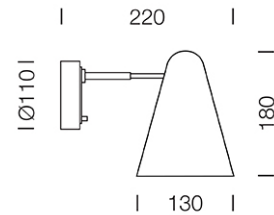

PROJECT : _____

SALE : _____

Lampitude®
TURN ON YOUR ATTITUDE

Product

Dimension

Specification

ITEM CODE	:	MOTROP-W-WH
SERIES	:	MOTROP
BRAND	:	LAMPTITUDE
LAMP TYPE	:	INCANDESCENT OR LED
LAMP BASE	:	1*E27 MAX 40W
DESCRIPTION	:	WALL LAMP
INSTALLATION	:	SURFACE MOUNTED WALL
MATERIAL	:	COLOR DIPPING ALUMINIUM, STEEL
COLOR	:	WHITE MARBLE
CONTROL GEAR	:	N/A
REFLECTOR	:	N/A