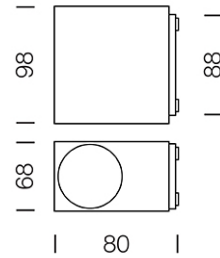

PROJECT : _____

SALE : _____

Lampitude®
TURN ON YOUR ATTITUDE

Product

Dimension

Specification

ITEM CODE	:	MWALL-B-BK
SERIES	:	MWALL
BRAND	:	LAMPTITUDE
LAMP TYPE	:	HALOGEN OR LED
LAMP BASE	:	1*GU10 MAX 50W
DESCRIPTION	:	OUTDOOR WALL LAMP
INSTALLATION	:	SURFACE MOUNTED
MATERIAL	:	DIE-CAST ALUMINIUM, GLASS
IP RATING	:	IP 65
COLOR	:	DARK GRAY
CONTROL GEAR	:	N/A
REFLECTOR	:	N/A