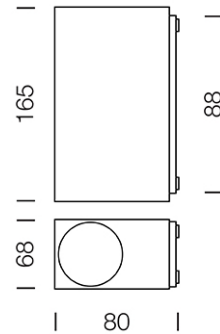

PROJECT : _____

SALE : _____

Lampitude®
TURN ON YOUR ATTITUDE

Product

Dimension

Specification

ITEM CODE	:	MWALL-A-BK
SERIES	:	MWALL
BRAND	:	LAMPTITUDE
LAMP TYPE	:	HALOGEN OR LED
LAMP BASE	:	2*GU10 MAX 50W
DESCRIPTION	:	OUTDOOR WALL LAMP
INSTALLATION	:	SURFACE MOUNTED
MATERIAL	:	DIE-CAST ALUMINIUM, GLASS
IP RATING	:	IP 65
COLOR	:	DARK GRAY
CONTROL GEAR	:	N/A
REFLECTOR	:	N/A