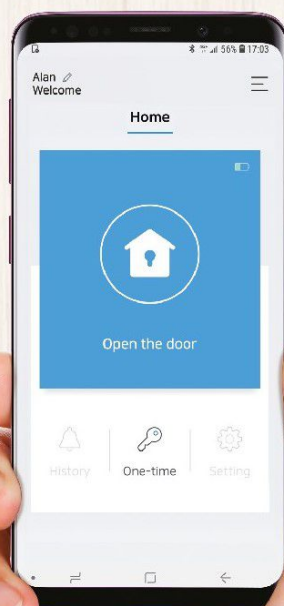

一次性密碼*

One-time Password (OTP)

通過sHome Doorlock App註冊一次性密碼，以便訪客突然到訪時使用。密碼在使用一次後會自動刪除。

Create an OTP for your guests or visitors via sHome Doorlock App. OTP will be deleted once used.

進出訊息提示及記錄*

Access Notification & Record

外出或上班時，可以通過智能手機獲取家庭成員到家的短訊提示，以及隨時用手機查看最近30次的出入記錄。

Receive notifications from sHome Doorlock App when family members arrive home. View the door usage records anytime and anywhere. (Up to 30 records)

智能手機開門*

Smart Open

無需按密碼，用隨身攜帶的智能手機，在sHome Doorlock App一按即可便捷、快速地開門給訪客。

The sHome Doorlock App allows you to easily unlock the smart lock with a single tap once you've paired up your smartphone with the door lock.

* 需連接藍牙使用
Bluetooth connection required.

4 modes of access SHP-DP738

手機App(藍牙)
Mobile App (Bluetooth)

指紋
Fingerprint

用戶密碼
User Access
Code

機械鎖匙(後備)
Mechanical
Override Keys

升級快捷指紋辨識 Upgraded Fingerprint Recognition