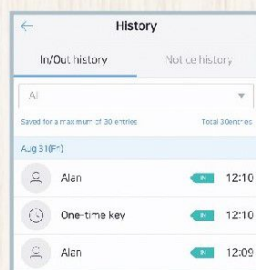

一次性密碼*

One-time Password (OTP)

通過sHome Doorlock App註冊一次性密碼，以便訪客突然到訪時使用。密碼在使用一次後會自動刪除。

Create an OTP for your guests or visitors via sHome Doorlock App. OTP will be deleted once used.

進出訊息提示及記錄*

Access Notification & Record

外出或上班時，可以通過智能手機獲取家庭成員到家的短訊提示，以及隨時用手機查看最近30次的出入記錄。

Receive notifications from sHome Doorlock App when family members arrive home. View the door usage records anytime and anywhere. (Up to 30 records)

智能手機開門*