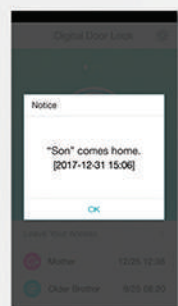

(852) 2765 9667 (852) 2330 2082 plc@plc.com.hk www.plc.com.hk

Connected Doorlock **PUSH PULL** SERIES

Connected Doorlock **PUSH PULL** SERIES

智 / 緊貼家人步伐

Get Closer to Your Family

藍牙開鎖 Bluetooth Unlock

用智能手機配對藍牙開門，用戶亦可選擇用卡、密碼或鎖匙來開鎖。

Approach the door lock with your smartphone and unlock by simply touching the door button on the sHome App. Other Smart Unlock options available: RF cards, password, or keys.

家人進出訊息提示* Instant Access Notification

外出或不在家時，可以通過智能手機即時獲取家庭成員到家的短訊提示。

Receive real time notifications from sHome App when family members arrive home.

家人進出記錄* In & Out Record

隨時用手機查看最近30次的家庭成員出入紀錄。

View the door usage records of your home via the sHome App anytime, anywhere. (Up to 30 records)