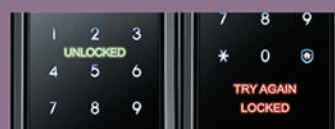

- 電池蓋 Battery Cover
- 關門鍵 Close Button
- 鹼性電池 x 8 AA (LR6) alkaline batteries
- 音量控制鍵 Sound Control Switch
- 自動/手動鎖定鍵 Auto/Manual Locking Switch
- 登記按鈕 Registration Button

智 / 能模式 Smart Functions

門前動作傳感功能 Automatic Motion Detection

陌生人在門外停留一分鐘以上會響起警報

When the embedded IR sensor detects any suspicious movement for more than one minute, the alarm will be activated.

IR感應器 Auto Wake-up

通過IR傳感器可感應近距離(約50cm)以內的動作，只需輕揮手掌即可喚醒屏幕。

Detects motion within 50cm and wakes up the pad screen

屏幕顯示 Panel Notification

屏幕顯示門鎖狀態 (開啟/重試/鎖定)

English notification on touch panel (LOCKED / TRY AGAIN / UNLOCKED)

安睡模式 Manner Mode

暫停開鎖提示音

Make a quiet entrance when arriving home late at night

雙重驗證功能 Double Authorization