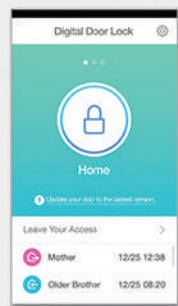

(852) 2765 9667 (852) 2330 2082 plc@plc.com.hk www.plc.com.hk

Connected Doorlock **PUSH PULL** SERIES

Connected Doorlock **PUSH PULL** SERIES

智 / 緊貼家人步伐

Get Closer to Your Family

藍牙開鎖 Bluetooth Unlock

用智能手機配對藍牙開門，用戶亦可選擇用卡、密碼或鎖匙來開鎖。

Approach the door lock with your smartphone and unlock by simply touching the door button on the sHome App. Other Smart Unlock options available: RF cards, password, or keys.

家人進出訊息提示* Instant Access Notification

外出或不在家時，可以通過智能手機即時獲取家庭成員到家的短訊提示。

Receive real time notifications from sHome App when family members arrive home.

家人進出記錄* In & Out Record

隨時用手機查看最近30次的家庭成員出入紀錄。

View the door usage records of your home via the sHome App anytime, anywhere. (Up to 30 records)