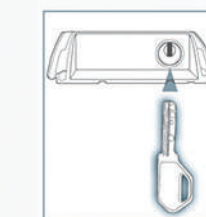

SERIES 7 推拉式 PUSH PULL

1. 感應卡讀頭 RF Card Reader
2. 輕觸式鍵盤 Touch Pad Screen
3. 完成輸入 / 靜音模式按鈕 Entry Complete / Silent Mode Switch Button
4. 外出防盜設置按鈕 Anti-theft Setup Button
5. 緊急警示燈 Emergency Alert Light
6. 低電量顯示 Low Battery Indicator
7. 緊急電源接口 9V Emergency Power Port
8. 機械鎖匙的開啟位置 Mechanical Override Key Hole