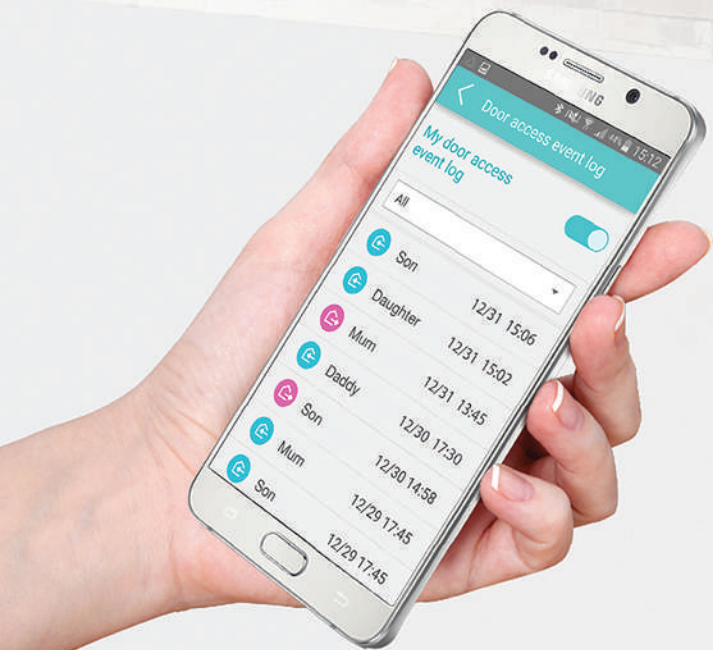

(852) 2765 9667 (852) 2330 2082 plc@plc.com.hk www.plc.com.hk

Connected Doorlock **PUSH PULL** SERIES

Connected Doorlock **PUSH PULL** SERIES

智 / 緊貼家人步伐

Get Closer to Your Family

藍牙開鎖 Bluetooth Unlock

用智能手機配對藍牙開門，用戶亦可選擇用卡、密碼或鎖匙來開鎖。

Approach the door lock with your smartphone and unlock by simply touching the door button on the sHome App. Other Smart Unlock options available: RF cards, password, or keys.

家人進出訊息提示* Instant Access Notification

外出或不在家時，可以通過智能手機即時獲取家庭成員到家的短訊提示。

Receive real time notifications from sHome App when family members arrive home.

家人進出記錄* In & Out Record

隨時用手機查看最近30次的家庭成員出入紀錄。

View the door usage records of your home via the sHome App anytime, anywhere. (Up to 30 records)