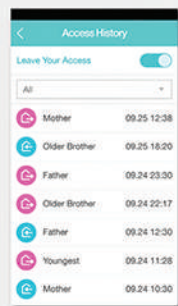

(852) 2765 9667 (852) 2330 2082 plc@plc.com.hk www.plc.com.hk

Connected Doorlock **PUSH PULL** SERIES

Connected Doorlock **PUSH PULL** SERIES

智 / 緊貼家人步伐

Get Closer to Your Family

藍牙開鎖 Bluetooth Unlock

用智能手機配對藍牙開門，用戶亦可選擇用卡、密碼或鎖匙來開鎖。

Approach the door lock with your smartphone and unlock by simply touching the door button on the sHome App. Other Smart Unlock options available: RF cards, password, or keys.

家人進出訊息提示* Instant Access Notification

外出或不在家時，可以通過智能手機即時獲取家庭成員到家的短訊提示。

Receive real time notifications from sHome App when family members arrive home.

家人進出記錄* In & Out Record

隨時用手機查看最近30次的家庭成員出入紀錄。

View the door usage records of your home via the sHome App anytime, anywhere. (Up to 30 records)